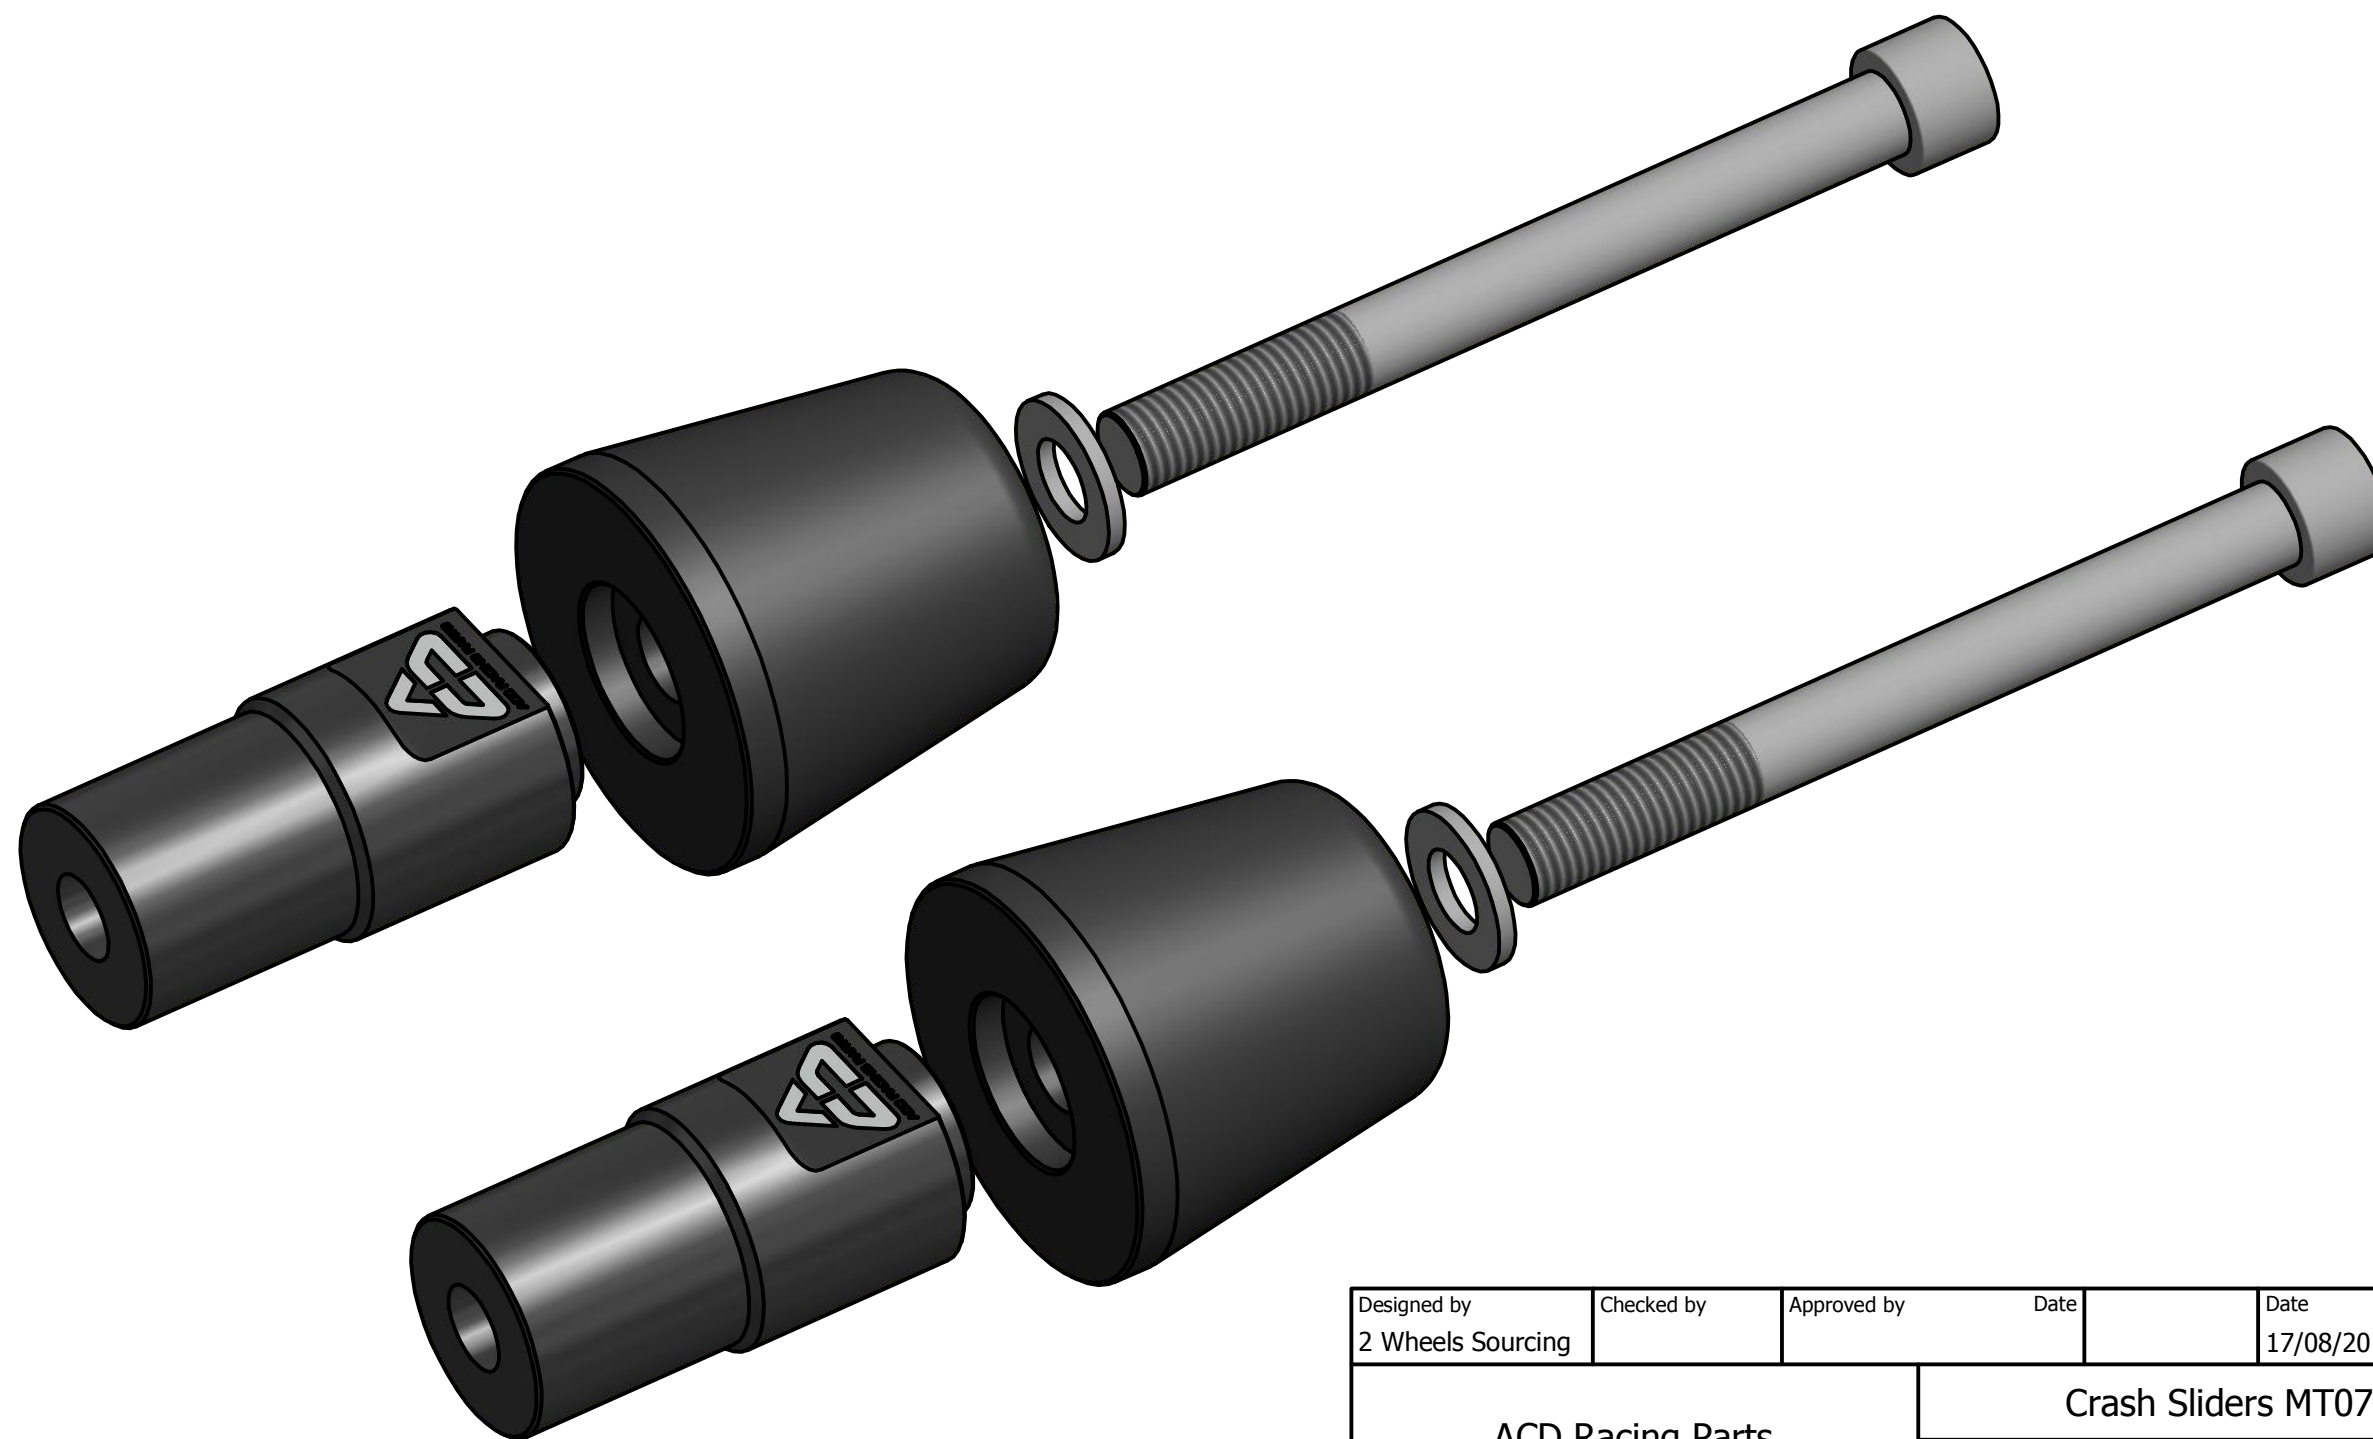

Aluminium Base (2)

Nylon pad (2)

Washer M12 (2)

DIN 912 12 X 120 X 1.25 ZN (2)

Designed by 2 Wheels Sourcing	Checked by	Approved by	Date	Date 17/08/2015
ACD Racing Parts		Crash Sliders MT07 - FZ07		
		MTC001405004	Edition	Sheet 1 / 1